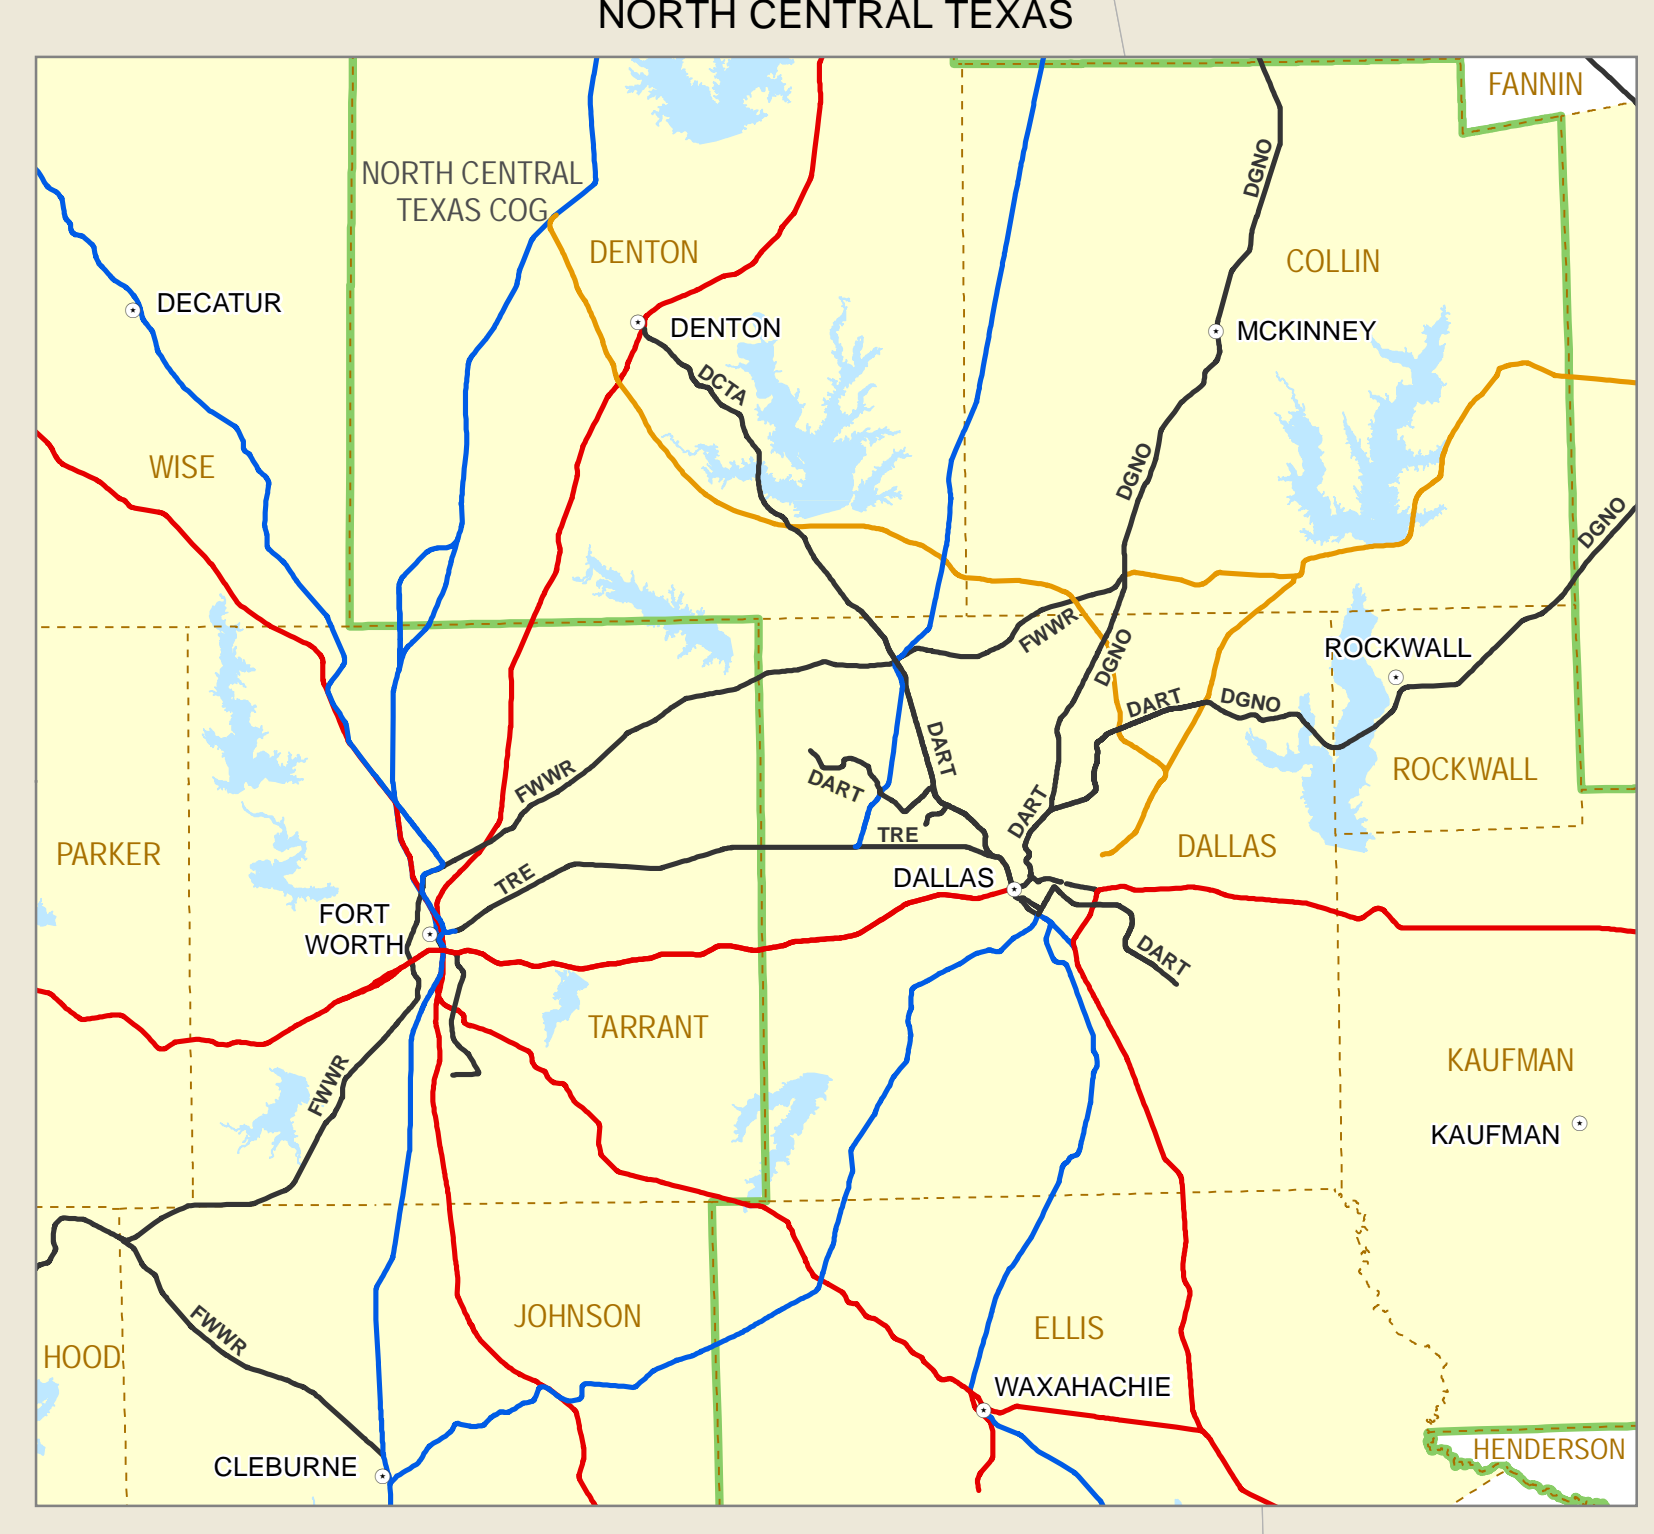

Class I Railroad Emergency Contact Numbers		
Union Pacific (UP)	(888) 877-7267	
Burlington Northern Santa Fe (BNSF)	(800) 832-5452	
Kansas City Southern Railway	(877) 527-9464	

Number	Abbreviation	Railroad Operator
01	TIBR	Timberlock Railroad Company
02	GRR	Georgetown Railroad
03	RSS	Rockdale, Sandow & Southern Railroad Company
04	BLR	Blacklands Railroad
05	TCT	Texas City Terminal Railway
06	TM	Texas Mexican Railway Company
07	TMFX	Texas Municipal Power Association
08	TSE	Texas South-Eastern Railroad
09	TXTC	Texas Transportation Company
12	PTRA	Port Terminal Railroad Association
13	SMGX	San Miguel Power Plant
15	BNSF	Burlington Northern Santa Fe Corporation
16	SRN	Sabine River & Northern Railroad
19	TN	Texas & Northern Railway Company
20	PCN	Point Comfort & Northern Railroad
23	USSC	United States Steel Corporation
25	RPFR	Rusk Palestine Railroad
26	SSC	Southern Switching Company
33	TEXU	Texas Utilities General Company
39	DART	Dallas Area Rapid Transit
41	PVS	Pecos Valley Southern Railway
42	TMNR	Texas New Mexico Railway Company
43	CCTR	Corpus Christi Terminal Railroad
44	TC	Temple & Central Texas Railway
47	SEPC	Southwest Electric Power Company
50	BSR	Big Spring Rail
51	WTUC	West Texas Utility Company
54	SHEL	Shell Oil Company
58	TNWX	Texas Northwestern Railroad
60	BOP	Border Pacific Railroad
61	TRE	Trinity Railway Express
62	DGNO	Dallas, Garland & Northeast Railroad
63	TXPF	Texas Pacific Transportation Limited
65	BRG	Brownsville & Rio Grande International Railroad
66	UP	Union Pacific Railroad Company
67	CMTY	Capitol Metropolitan Transportation Authority
69	KRR	Kiamichi Railroad Company
70	FWWR	Fort Worth and Western Railroad
72	STPX	South Texas Project Railroad
75	WTLC	West Texas & Lubbock Railroad Company
77	SW	Southwestern Railroad Company
79	KCS	Kansas City Southern Railway
80	WTJR	Wichita, Tillman & Jackson Railway Company, Incorporated
81	TNER	Texas Northeastern Division
82	ANR	Angelina & Neches River Railroad
83	PNR	Parhandle Northern Railroad Company
86	HTR	Heart of Texas Railway
88	TUEX	TU Electric Big Brown Steam Electric Station Rail Spur
90	GVSR	Galveston Railroad LP
91	RVSC	Rio Valley Switching Company
94	TXGN	Texas Gonzales & Northern Company
99	MCSA	Moscow, Camden & San Augustine Railroad