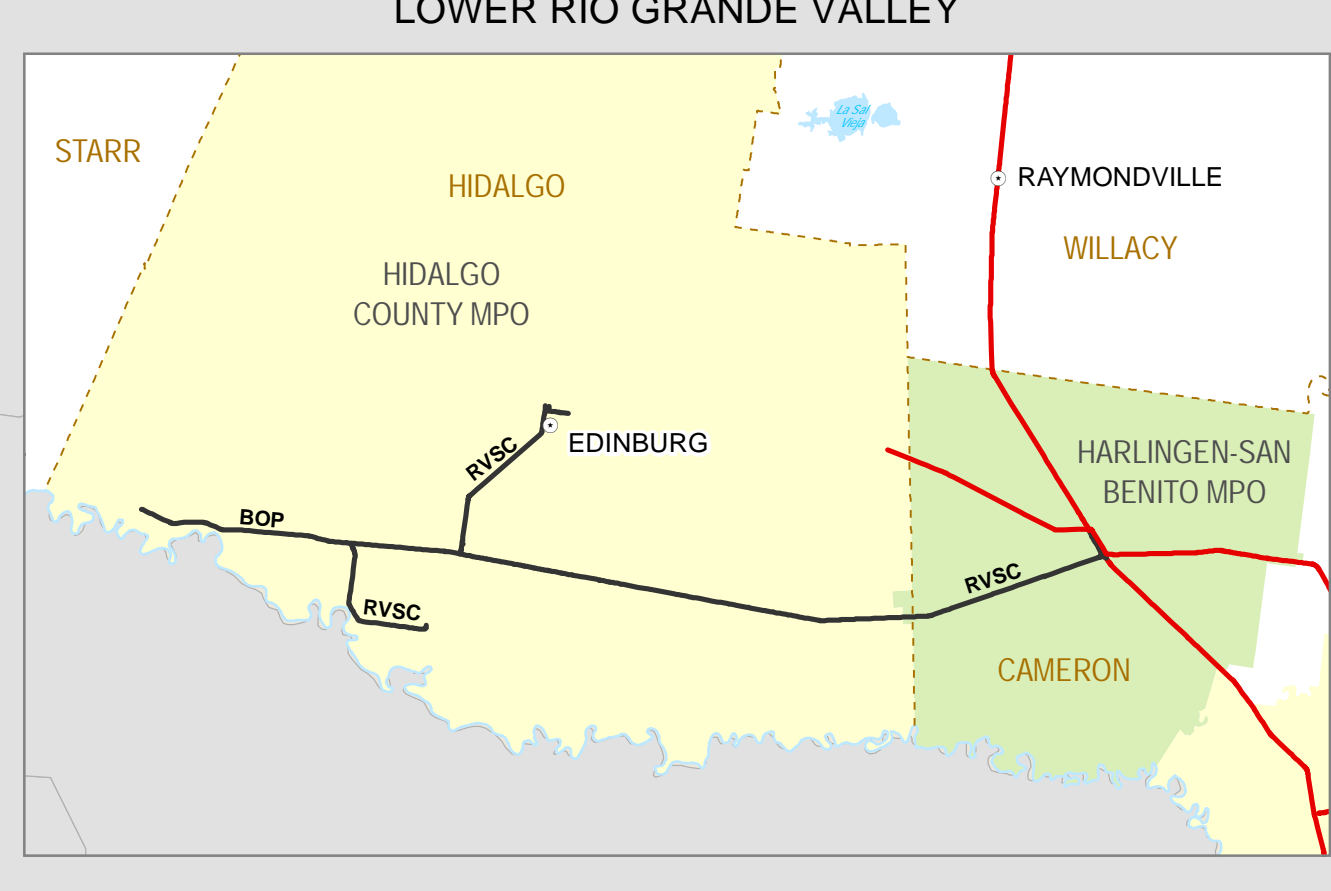

Class I Railroad Emergency Contact Numbers		
Union Pacific (UP)	(888) 877-7267	
Burlington Northern Santa Fe (BNSF)	(800) 832-5452	
Kansas City Southern Railway	(877) 527-9464	

Number	Abbreviation	Railroad Operator
01	TIBR	Timberlock Railroad Company
02	GRR	Georgetown Railroad
03	RSS	Rockdale, Sandow & Southern Railroad Company
04	BLR	Blacklands Railroad
05	TCT	Texas City Terminal Railway
06	TM	Texas Mexican Railway Company
07	TMFX	Texas Municipal Power Association
08	TSE	Texas South-Eastern Railroad
09	TXTC	Texas Transportation Company
12	PTRA	Port Terminal Railroad Association
13	SMGX	San Miguel Power Plant
15	BNSF	Burlington Northern Santa Fe Corporation
16	SRN	Sabine River & Northern Railroad
19	TN	Texas & Northern Railway Company
20	PCN	Point Comfort & Northern Railroad
23	USSC	United States Steel Corporation
25	RPFR	Rusk Palestine Railroad
26	SSC	Southern Switching Company
33	TEXU	Texas Utilities General Company
39	DART	Dallas Area Rapid Transit
41	PVS	Pecos Valley Southern Railway
42	TMNR	Texas New Mexico Railway Company
43	CCTR	Corpus Christi Terminal Railroad
44	TC	Temple & Central Texas Railway
47	SEPC	Southwest Electric Power Company
50	BSR	Big Spring Rail
51	WTUC	West Texas Utility Company
54	SHEL	Shell Oil Company
58	TNWX	Texas Northwestern Railroad
60	BOP	Border Pacific Railroad
61	TRE	Trinity Railway Express
62	DGNO	Dallas, Garland & Northeast Railroad
63	TXPF	Texas Pacific Transportation Limited
65	BRG	Brownsville & Rio Grande International Railroad
66	UP	Union Pacific Railroad Company
67	CMTY	Capitol Metropolitan Transportation Authority
69	KRR	Kiamichi Railroad Company
70	FWWR	Fort Worth and Western Railroad
72	STPX	South Texas Project Railroad
75	WTLC	West Texas & Lubbock Railroad Company
77	SW	Southwestern Railroad Company
79	KCS	Kansas City Southern Railway
80	WTJR	Wichita, Tillman & Jackson Railway Company, Incorporated
81	TNER	Texas Northeastern Division
82	ANR	Angelina & Neches River Railroad
83	PNR	Parhandle Northern Railroad Company
86	HTR	Heart of Texas Railway
88	TUEX	TU Electric Big Brown Steam Electric Station Rail Spur
90	GVSR	Galveston Railroad LP
91	RVSC	Rio Valley Switching Company
94	TXGN	Texas Gonzales & Northern Company
99	MCSA	Moscow, Camden & San Augustine Railroad