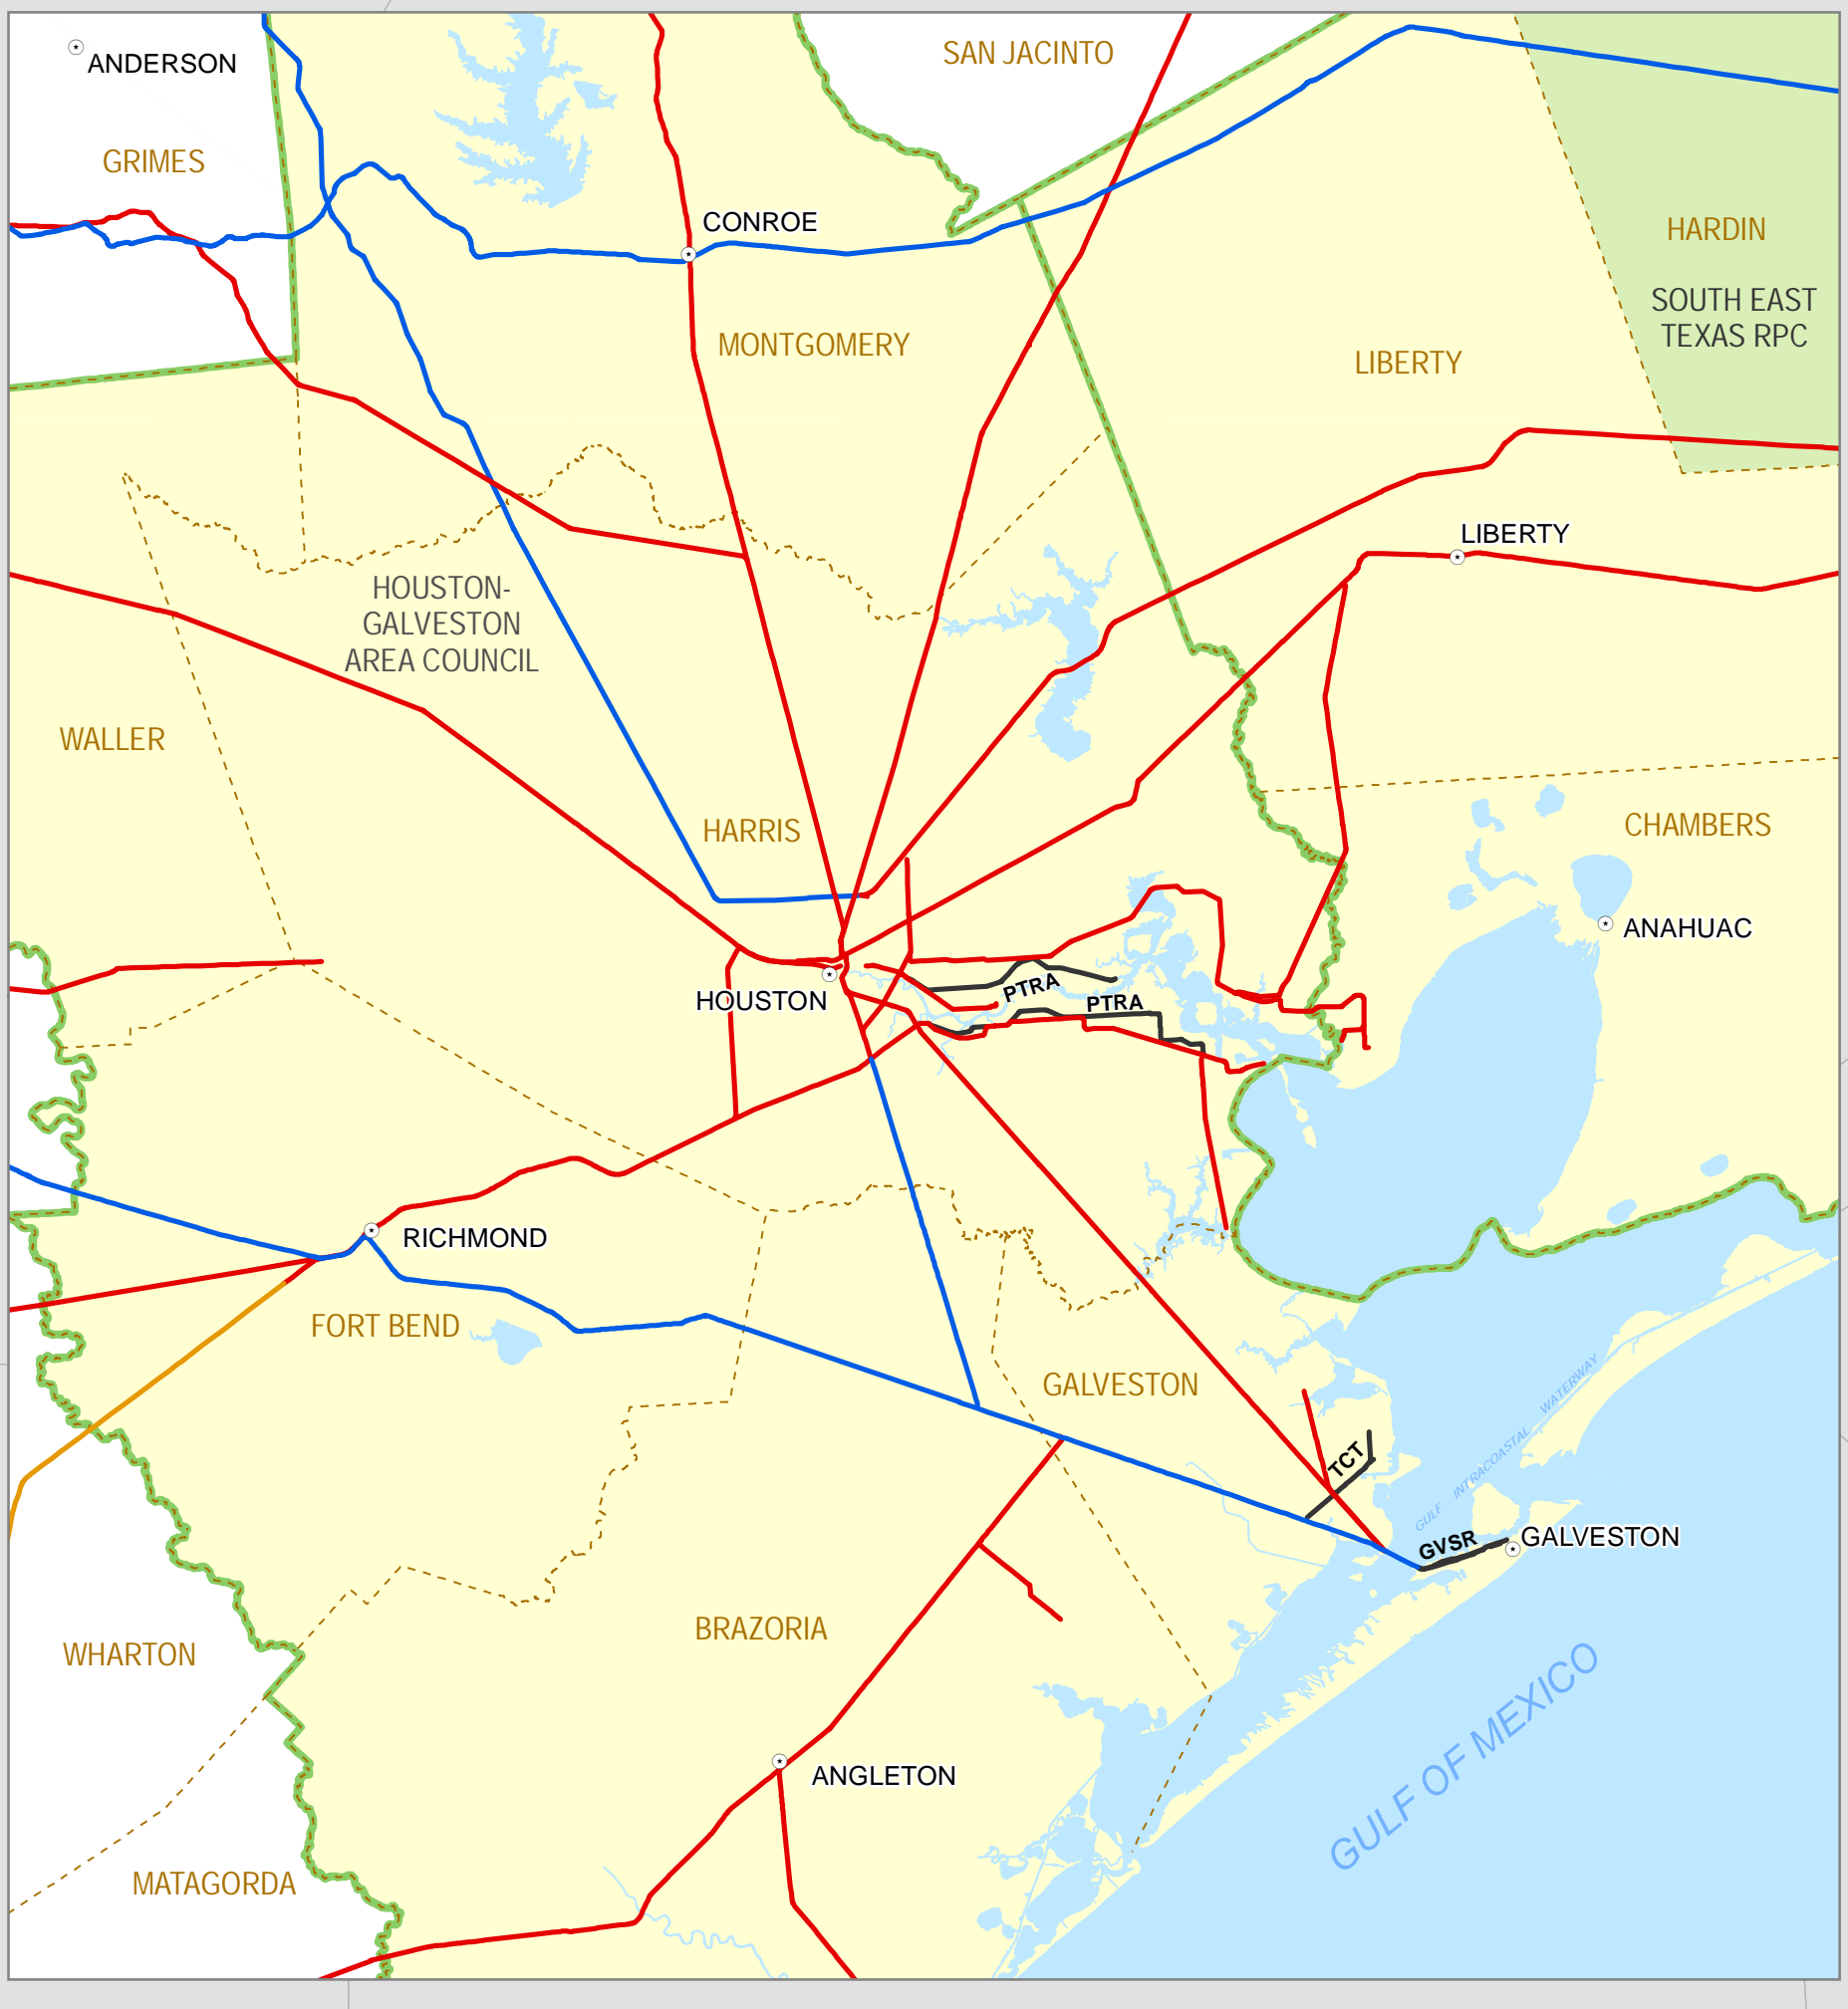

Class I Railroad Emergency Contact Numbers		
Union Pacific (UP)	(888) 877-7267	
Burlington Northern Santa Fe (BNSF)	(800) 832-5452	
Kansas City Southern Railway	(877) 527-9464	

Number	Abbreviation	Railroad Operator
01	TIBR	Timberlock Railroad Company
02	GRR	Georgetown Railroad
03	RSS	Rockdale, Sandow & Southern Railroad Company
04	BLR	Blacklands Railroad
05	TCT	Texas City Terminal Railway
06	TM	Texas Mexican Railway Company
07	TMFX	Texas Municipal Power Association
08	TSE	Texas South-Eastern Railroad
09	TXTC	Texas Transportation Company
12	PTRA	Port Terminal Railroad Association
13	SMGX	San Miguel Power Plant
15	BNSF	Burlington Northern Santa Fe Corporation
16	SRN	Sabine River & Northern Railroad
19	TN	Texas & Northern Railway Company
20	PCN	Point Comfort & Northern Railroad
23	USSC	United States Steel Corporation
25	RPFR	Rusk Palestine Railroad
26	SSC	Southern Switching Company
33	TEXU	Texas Utilities General Company
39	DART	Dallas Area Rapid Transit
41	PVS	Pecos Valley Southern Railway
42	TMNR	Texas New Mexico Railway Company
43	CCTR	Corpus Christi Terminal Railroad
44	TC	Temple & Central Texas Railway
47	SEPC	Southwest Electric Power Company
50	BSR	Big Spring Rail
51	WTUC	West Texas Utility Company
54	SHEL	Shell Oil Company
58	TNWX	Texas Northwestern Railroad
60	BOP	Border Pacific Railroad
61	TRE	Trinity Railway Express
62	DGNO	Dallas, Garland & Northeast Railroad
63	TXPF	Texas Pacific Transportation Limited
65	BRG	Brownsville & Rio Grande International Railroad
66	UP	Union Pacific Railroad Company
67	CMTY	Capitol Metropolitan Transportation Authority
69	KRR	Kiamichi Railroad Company
70	FWWR	Fort Worth and Western Railroad
72	STPX	South Texas Project Railroad
75	WTLC	West Texas & Lubbock Railroad Company
77	SW	Southwestern Railroad Company
79	KCS	Kansas City Southern Railway
80	WTJR	Wichita, Tillman & Jackson Railway Company, Incorporated
81	TNER	Texas Northeastern Division
82	ANR	Angelina & Neches River Railroad
83	PNR	Parhandle Northern Railroad Company
86	HTR	Heart of Texas Railway
88	TUEX	TU Electric Big Brown Steam Electric Station Rail Spur
90	GVSR	Galveston Railroad LP
91	RVSC	Rio Valley Switching Company
94	TXGN	Texas Gonzales & Northern Company
99	MCSA	Moscow, Camden & San Augustine Railroad