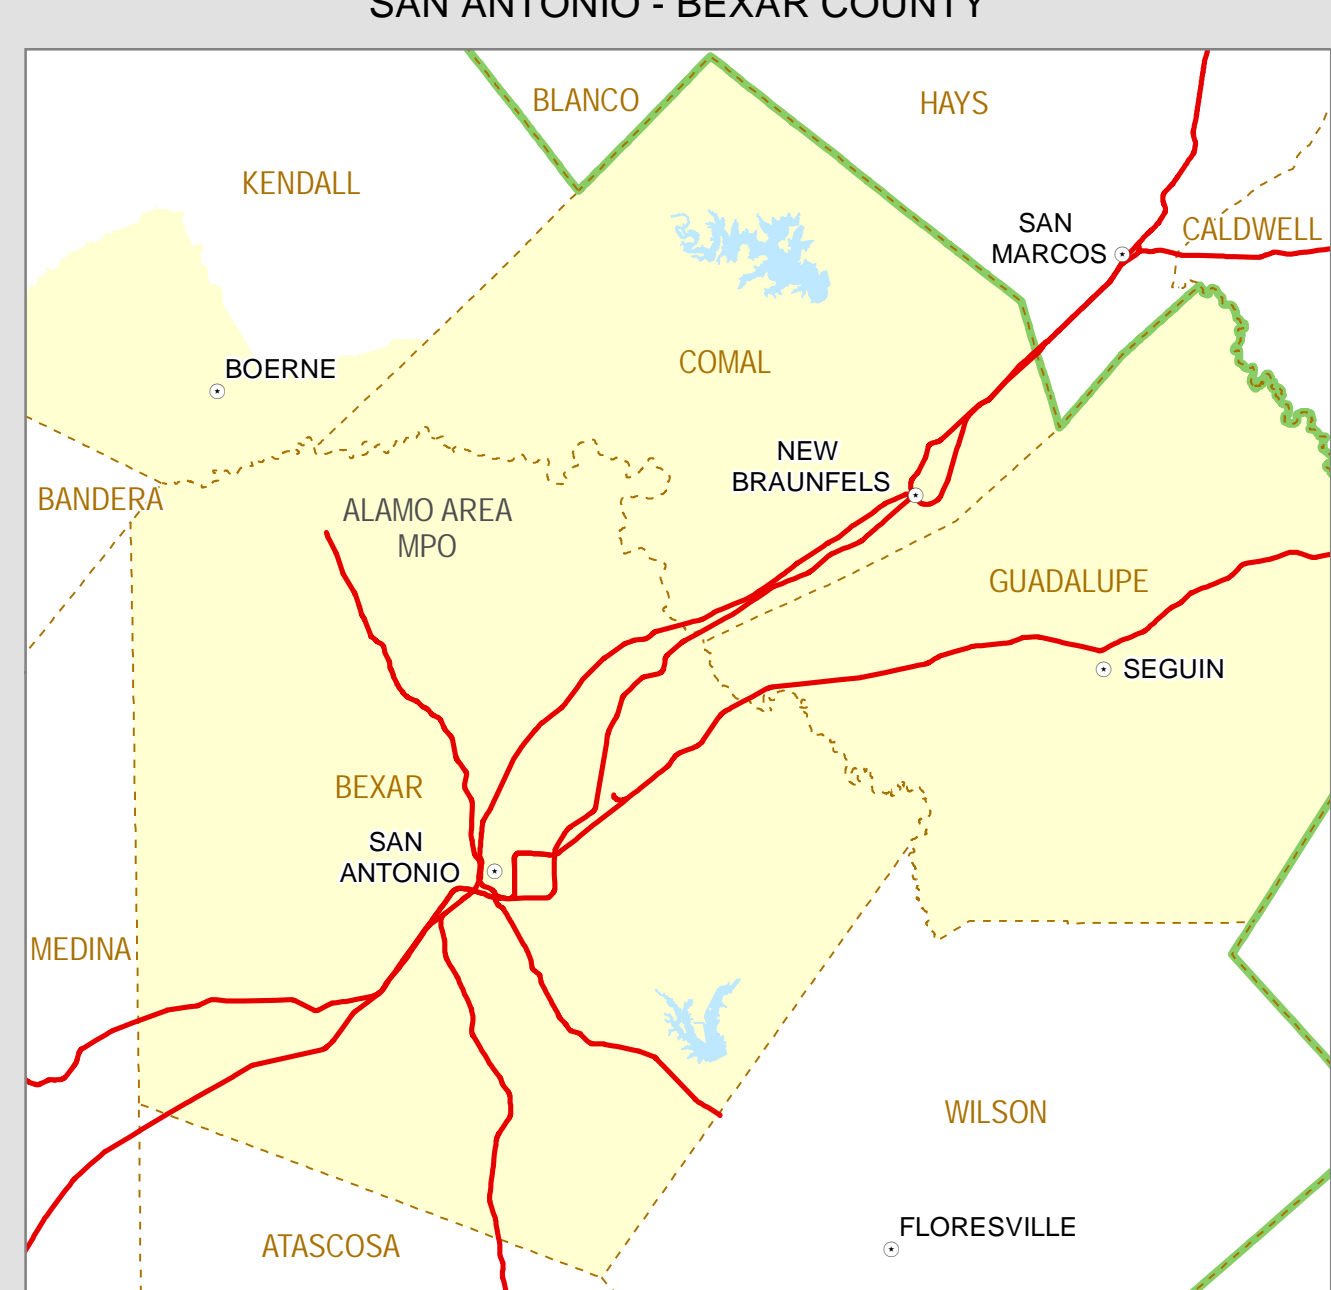

Class I Railroad Emergency Contact Numbers		
Union Pacific (UP)	(888) 877-7267	
Burlington Northern Santa Fe (BNSF)	(800) 832-5452	
Kansas City Southern Railway	(877) 527-9464	

Number	Abbreviation	Railroad Operator
01	TIBR	Timberlock Railroad Company
02	GRR	Georgetown Railroad
03	RSS	Rockdale, Sandow & Southern Railroad Company
04	BLR	Blacklands Railroad
05	TCT	Texas City Terminal Railway
06	TM	Texas Mexican Railway Company
07	TMFX	Texas Municipal Power Association
08	TSE	Texas South-Eastern Railroad
09	TXTC	Texas Transportation Company
12	PTRA	Port Terminal Railroad Association
13	SMGX	San Miguel Power Plant
15	BNSF	Burlington Northern Santa Fe Corporation
16	SRN	Sabine River & Northern Railroad
19	TN	Texas & Northern Railway Company
20	PCN	Point Comfort & Northern Railroad
23	USSC	United States Steel Corporation
25	RPFR	Rusk Palestine Railroad
26	SSC	Southern Switching Company
33	TEXU	Texas Utilities General Company
39	DART	Dallas Area Rapid Transit
41	PVS	Pecos Valley Southern Railway
42	TMNR	Texas New Mexico Railway Company
43	CCTR	Corpus Christi Terminal Railroad
44	TC	Temple & Central Texas Railway
47	SEPC	Southwest Electric Power Company
50	BSR	Big Spring Rail
51	WTUC	West Texas Utility Company
54	SHEL	Shell Oil Company
58	TNWX	Texas Northwestern Railroad
60	BOP	Border Pacific Railroad
61	TRE	Trinity Railway Express
62	DGNO	Dallas, Garland & Northeast Railroad
63	TXPF	Texas Pacific Transportation Limited
65	BRG	Brownsville & Rio Grande International Railroad
66	UP	Union Pacific Railroad Company
67	CMTY	Capitol Metropolitan Transportation Authority
69	KRR	Kiamichi Railroad Company
70	FWWR	Fort Worth and Western Railroad
72	STPX	South Texas Project Railroad
75	WTLC	West Texas & Lubbock Railroad Company
77	SW	Southwestern Railroad Company
79	KCS	Kansas City Southern Railway
80	WTJR	Wichita, Tillman & Jackson Railway Company, Incorporated
81	TNER	Texas Northeastern Division
82	ANR	Angelina & Neches River Railroad
83	PNR	Parhandle Northern Railroad Company
86	HTR	Heart of Texas Railway
88	TUEX	TU Electric Big Brown Steam Electric Station Rail Spur
90	GVSR	Galveston Railroad LP
91	RVSC	Rio Valley Switching Company
94	TXGN	Texas Gonzales & Northern Company
99	MCSA	Moscow, Camden & San Augustine Railroad